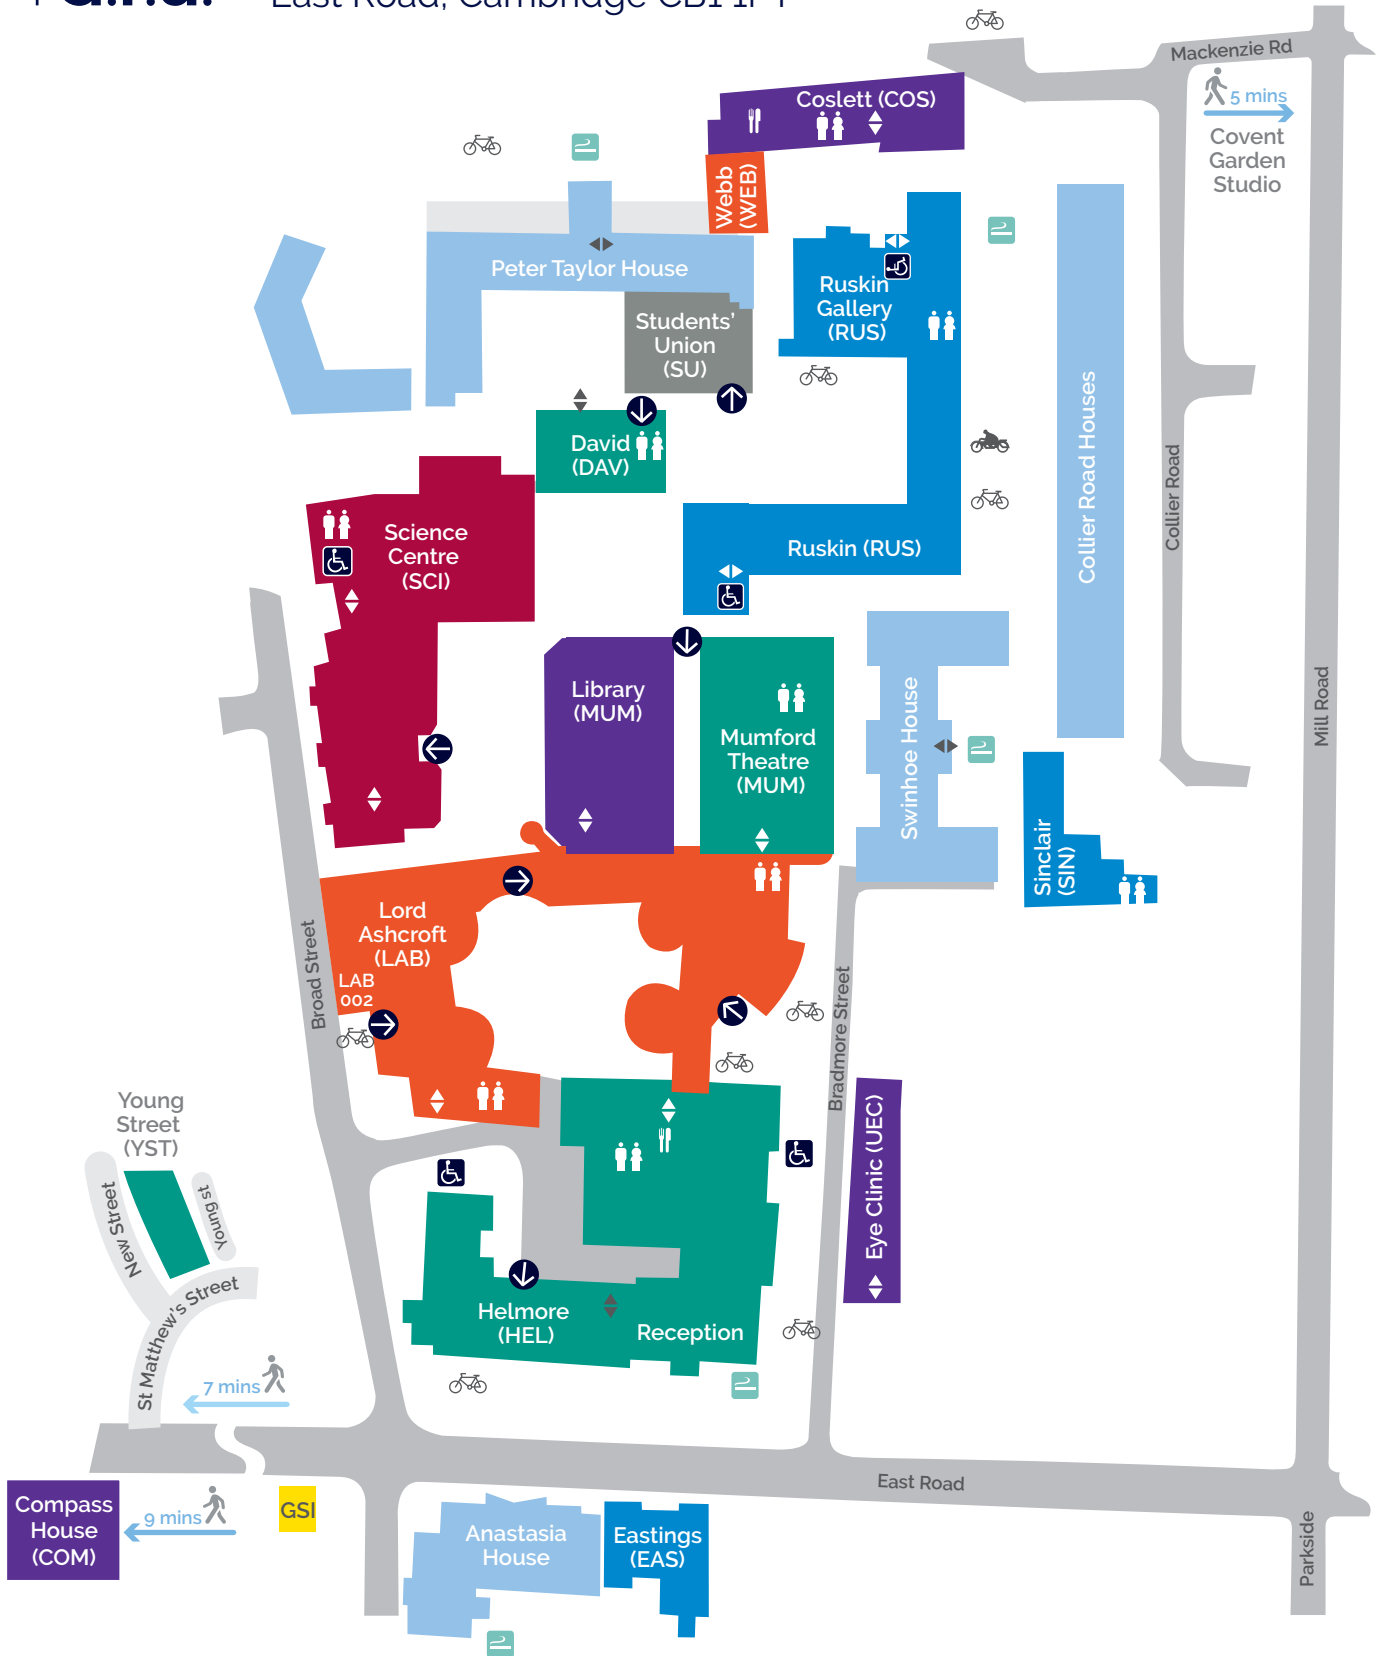

# Cambridge campus

East Road, Cambridge CB1 1PT

- Student Accommodation
- Global Sustainability Institute (GSI)
-  Disabled parking
-  Cycle parking
-  Motorcycle parking
-  Toilets
-  Restaurant / cafe
-  Smoking area
-  Lifts
-  Disabled lift
-  Main entrances

# Cambridge city centre

Cambridge campus, East Road, Cambridge CB1 1PT